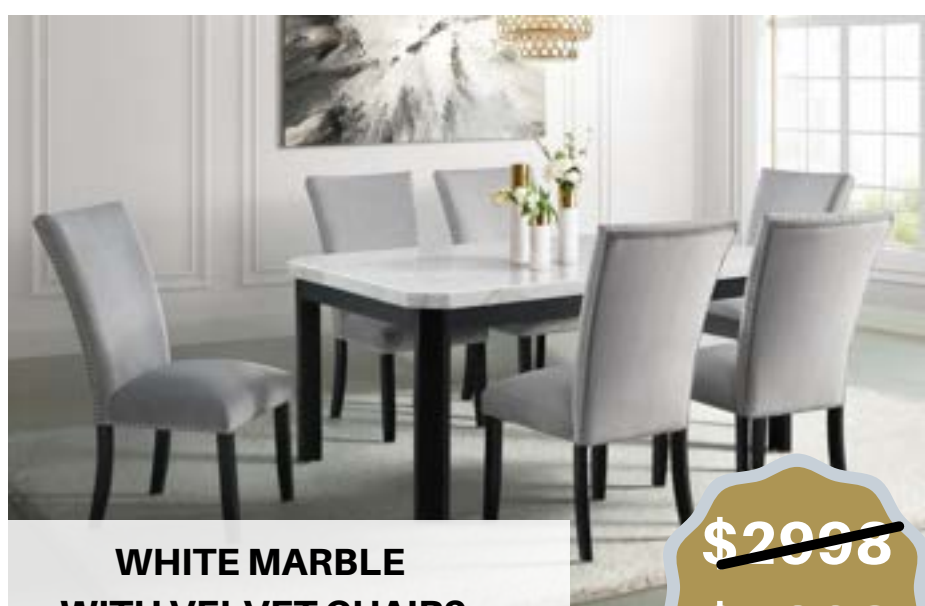

WHITE MARBLE  
WITH VELVET CHAIRS  
7PC DINING SET

~~\$2098~~  
\$1398

SOLID WOOD  
7PC DINING SETS

~~\$2798~~  
\$1798

~~\$2798~~  
\$1398

APPLIANCES | SOFAS | SECTIONALS | DINING SETS | COFFEE TABLES | HOME DECOR | FURNITURE | MATTRESS