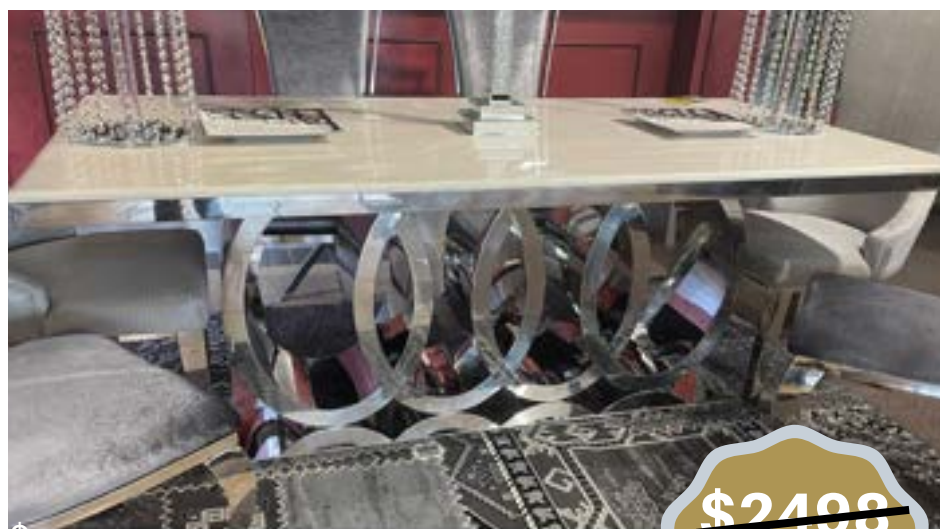

# DINING SETS

**IN STORE SPECIAL**

6PC WOODEN DINING SET

~~\$2798~~  
\$1698

THICK MARBLE TOP

~~\$4098~~  
3698

EXTENDABLE  
7PC DINING SET

~~\$2098~~  
\$2198