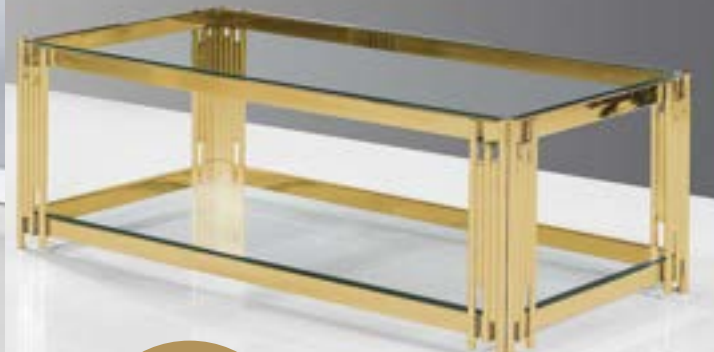

~~$748~~
$448

Save $350

GOLD COFFEE TABLE

GLASS TOP WITH GOLD LEGS